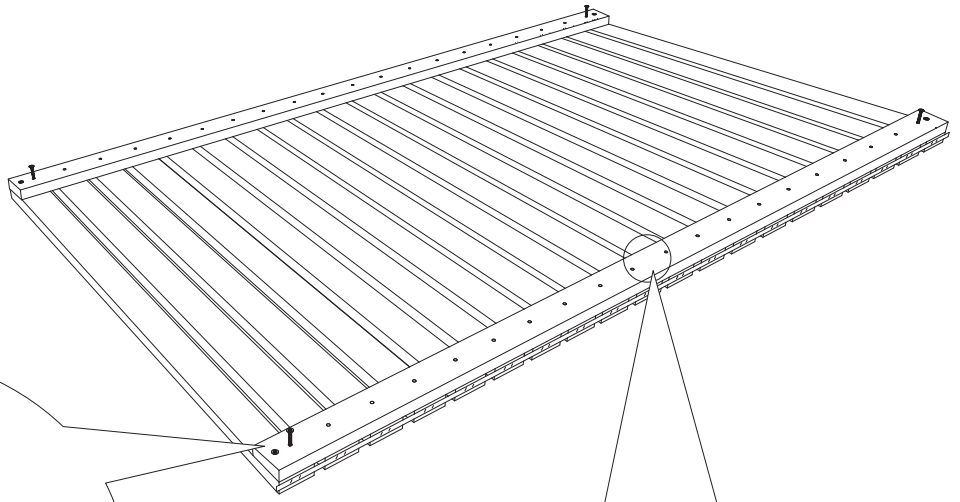

90 x 180 cm

Art. 50009

44x (A) 4x45

①

2x
900 x 900

②

2x
25 x 70 x 1800

1

<https://www.delta-gartenholz.com/de/selbstbauzaeune/varo>

2

3

4

5

A = B = 201,2 cm

6

7