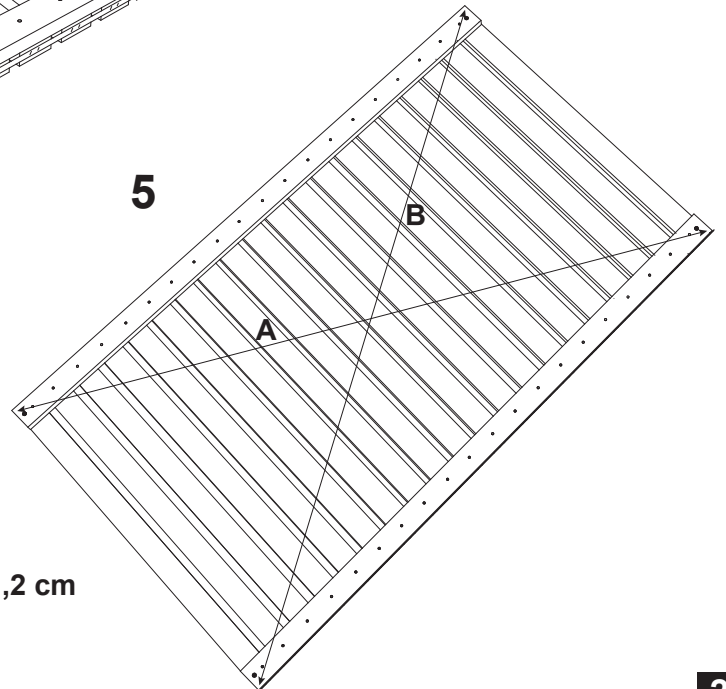

90 x 180 cm

Art. 50009

44x (A) 4x45

①

2x
900 x 900

②

2x
25 x 70 x 1800

1

<https://www.delta-gartenholz.com/de/selbstbauzaeune/varo>

2

3

4

5

A = B = 201,2 cm

6

7