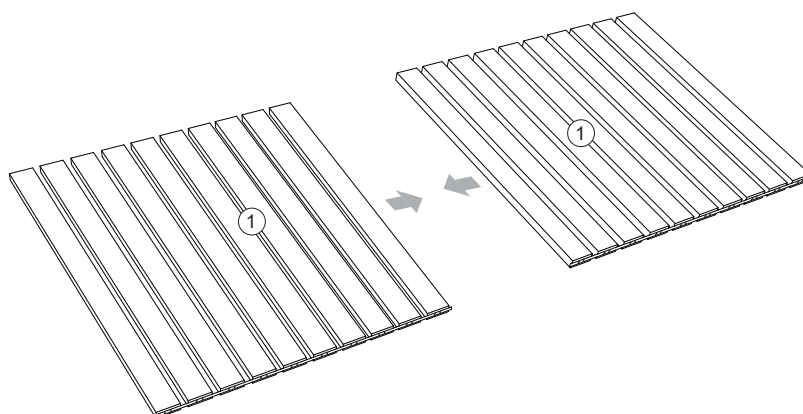

90 x 180 cm

Art. 50009

44x (A) 4x45

①

2x
900 x 900

②

2x
25 x 70 x 1800

1

<https://www.delta-gartenholz.com/de/selbstbauzaeune/varo>

2

3

4

5

A = B = 201,2 cm

6

7