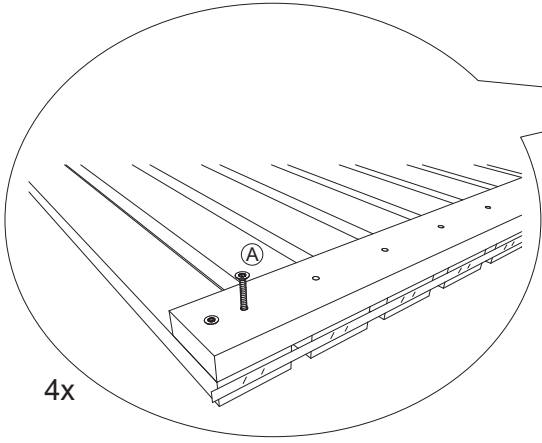

90 x 180 cm

Art. 50009

44x (A) 4x45

①

2x
900 x 900

②

2x
25 x 70 x 1800

1

<https://www.delta-gartenholz.com/de/selbstbauzaeune/varo>

2

3

4

5

A = B = 201,2 cm

6

7