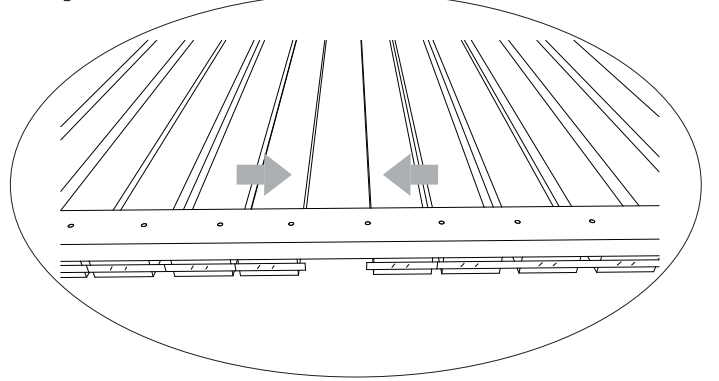

90 x 180 cm

Art. 50009

44x (A) 4x45

①

2x
900 x 900

②

2x
25 x 70 x 1800

1

<https://www.delta-gartenholz.com/de/selbstbauzaeune/varo>

2

3

4

5

A = B = 201,2 cm

6

7