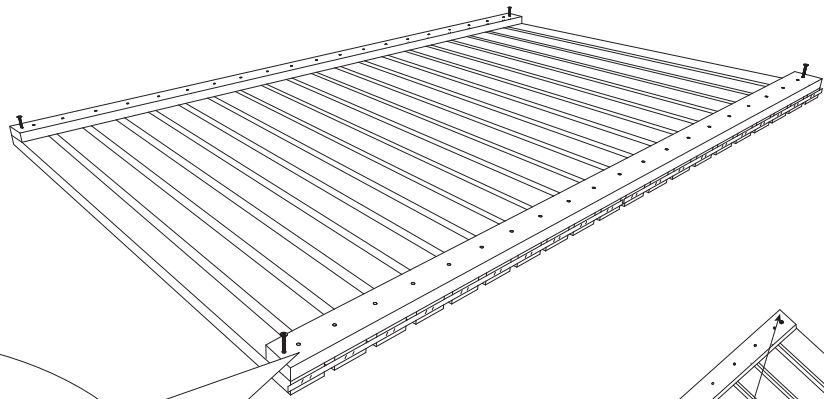

90 x 180 cm

Art. 50009

44x (A) 4x45

①

2x
900 x 900

②

2x
25 x 70 x 1800

1

<https://www.delta-gartenholz.com/de/selbstbauzaeune/varo>

2

3

4

5

A = B = 201,2 cm

6

7