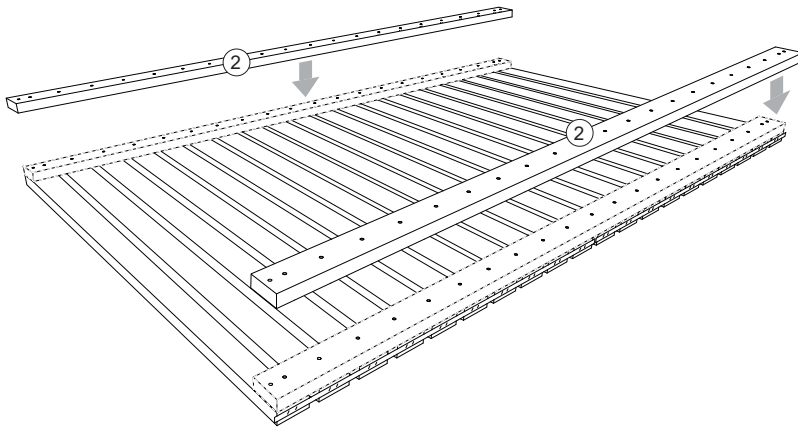

90 x 180 cm

Art. 50009

44x (A) 4x45

①

2x
900 x 900

②

2x
25 x 70 x 1800

1

<https://www.delta-gartenholz.com/de/selbstbauzaeune/varo>

2

3

4

5

A = B = 201,2 cm

6

7