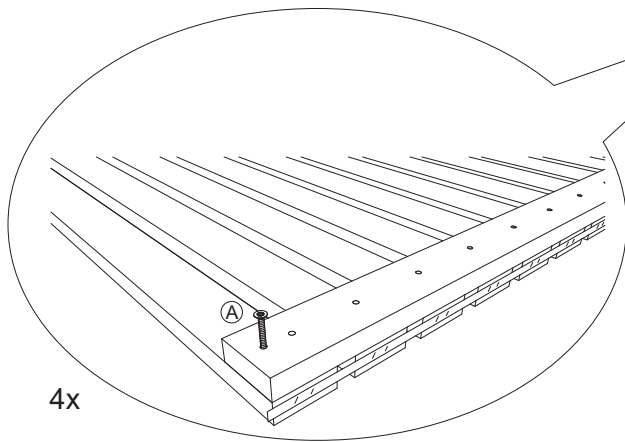

90 x 180 cm

Art. 50009

44x (A) 4x45

①

2x
900 x 900

②

2x
25 x 70 x 1800

1

<https://www.delta-gartenholz.com/de/selbstbauzaeune/varo>

2

3

4

5

A = B = 201,2 cm

6

7