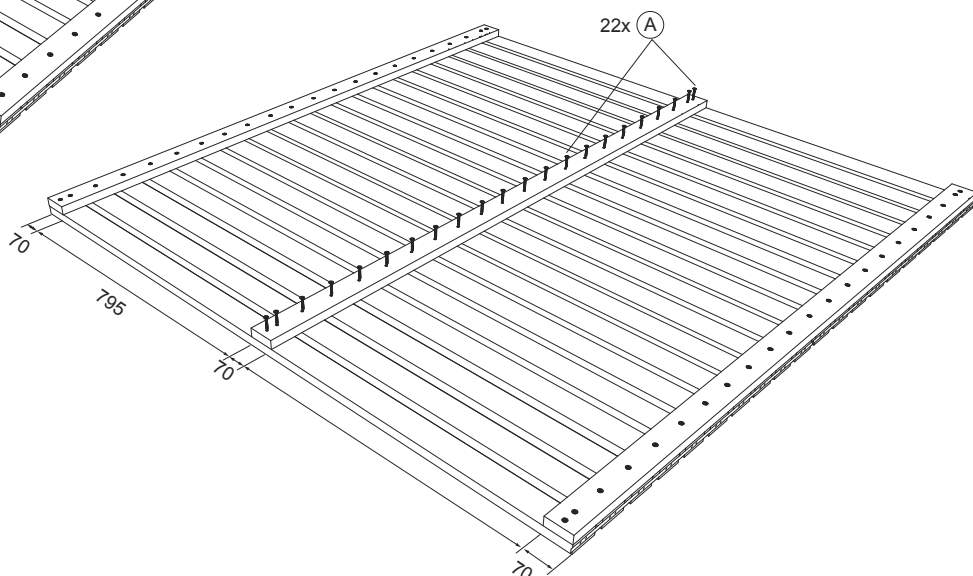

10

11

12

Delta Gartenholz Polska Sp. z o.o.
Zdroje 93
PL - 89-505 Małe Gacno
Poland
Tel.: +48 52 - 33618-00
Fax: +48 52 - 33618-13

info@delta-gartenholz.com
www.delta-gartenholz.com

Delta Gartenholz GmbH & Co. KG
Am Lenkwerk 9
D-33609 Bielefeld
Germany
Tel.: +49 (0)521 - 988188-0
Fax: +49 (0)521 - 988188-13