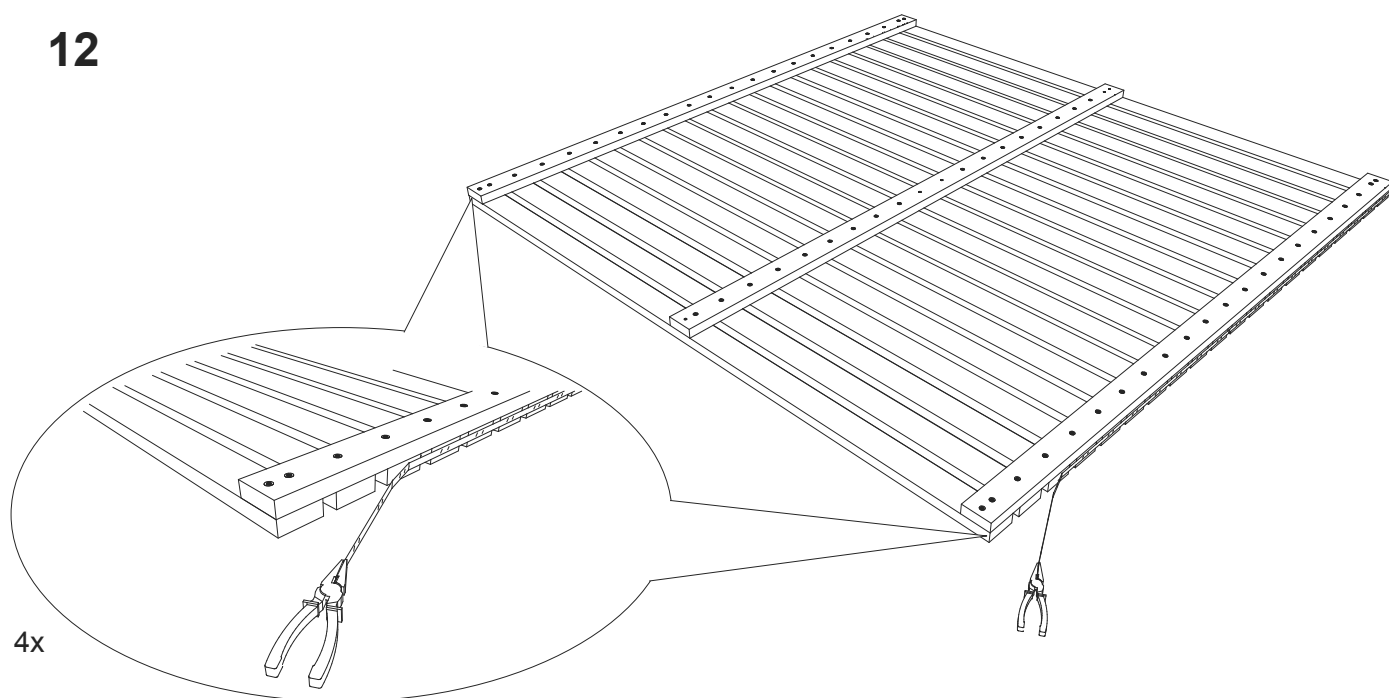

10

11

12

Delta Gartenholz Polska Sp. z o.o.
Zdroje 93
PL - 89-505 Małe Gacno
Poland
Tel.: +48 52 - 33618-00
Fax: +48 52 - 33618-13

info@delta-gartenholz.com
www.delta-gartenholz.com

Delta Gartenholz GmbH & Co. KG
Am Lenkwerk 9
D-33609 Bielefeld
Germany
Tel.: +49 (0)521 - 988188-0
Fax: +49 (0)521 - 988188-13