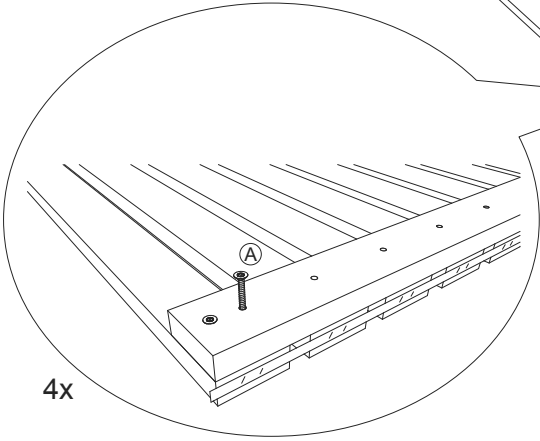

<https://www.delta-gartenholz.com/de/selbstbauzaeune/varo>

2

3

4

5

A = B = 254,6 cm

6

7