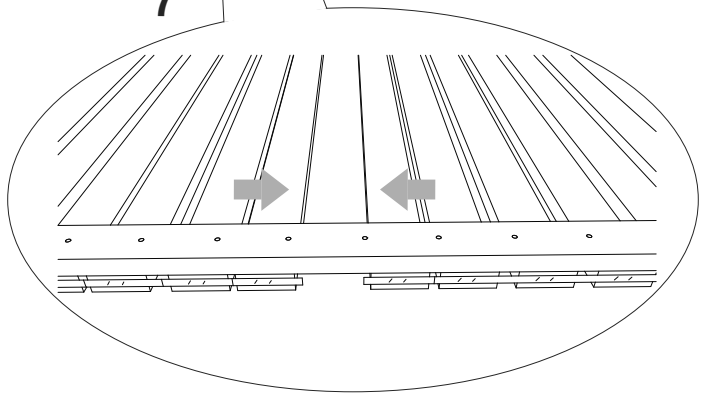

<https://www.delta-gartenholz.com/de/selbstbauzaeune/varo>

2

3

4

5

A = B = 254,6 cm

6

7