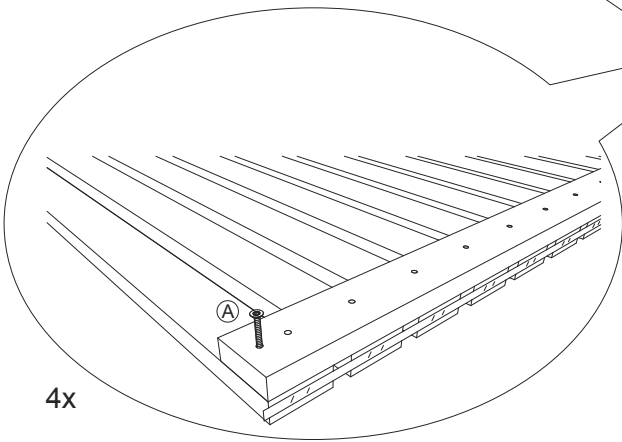

<https://www.delta-gartenholz.com/de/selbstbauzaeune/varo>

2

3

4

5

A = B = 254,6 cm

6

7